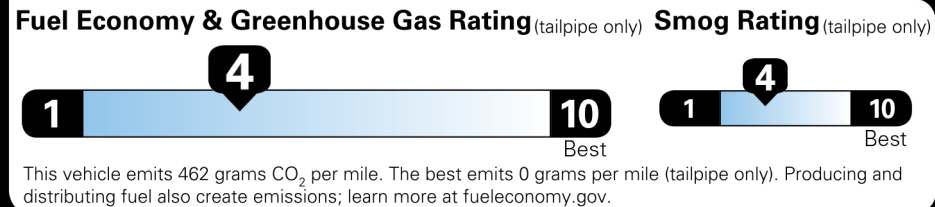

For Full Product Details:
Please Visit Toyota.com/Tundra
Full Tank of Gas

BASE MANUFACTURER'S SUGGESTED RETAIL PRICE $66,695.00

OPTIONAL EQUIPMENT

FE	50 State Emissions	
HU	10-in. color Head-Up Display	600.00
LK	TRD 3-in. Suspension Lift Kit	3,995.00
MQ	PVM + BSM Tow Mirrors	290.00
OF	TRD Off-Road Package - Includes 20-in. TRD alloy wheels with all-terrain tires, TRD grille, "TRD OFF-ROAD" bed-side decal, off-road suspension with Bilstein shocks, skid plates, mud guards, red TRD engine start button, TRD leather-wrapped shift knob, aluminum sport pedals, electronically controlled locking rear differential, Multi-Terrain Select (MTS), Crawl Control (CRAWL), and Downhill Assist Control (DAC)	2,180.00
R6.	Predator Drop Step	757.00
2T.	All Weather Floor Liners	199.00
V1.	Dash Cam	499.00

Original - Copy

Created on 2026-06-02 18:52:11 (UTC)

EPA DOT Fuel Economy and Environment

Gasoline Vehicle

Fuel Economy
19 MPG Std Pickups range from 12 to 87 MPG. The best vehicle rates 146 MPGe.
17 22
combined city/hwy city highway
5.3 gallons per 100 miles

You spend $4,500 more in fuel costs over 5 years compared to the average new vehicle.

Annual fuel cost $2,600

Actual results will vary for many reasons, including driving conditions and how you drive and maintain your vehicle. The average new vehicle gets 29 MPG and costs $8,500 to fuel over 5 years. Cost estimates are based on 15,000 miles per year at $3.30 per gallon. MPGe is miles per gasoline gallon equivalent. Vehicle emissions are a significant cause of climate change and smog.

fueleconomy.gov

Calculate personalized estimates and compare vehicles

MANUFACTURER'S SUGGESTED RETAIL PRICE† $75,215.00
DELIVERY, PROCESSING AND HANDLING FEE 2,195.00
TOTAL SUGGESTED RETAIL PRICE $77,410.00

†Manufacturer's suggested retail price excludes delivery processing and handling fees, license and title fees, applicable federal, state and local taxes, and dealer and distributor options and accessories.

Dealer Name / Address: 31113
GAULT TOYOTA
2205 NORTH ST
ENDICOTT NY13760

Delivered by Truck to: 31760
WATKINS GLEN
2790 COUNTY ROUTE 16
WATKINS GLEN NY14891

TML2E1N2S0F0W0